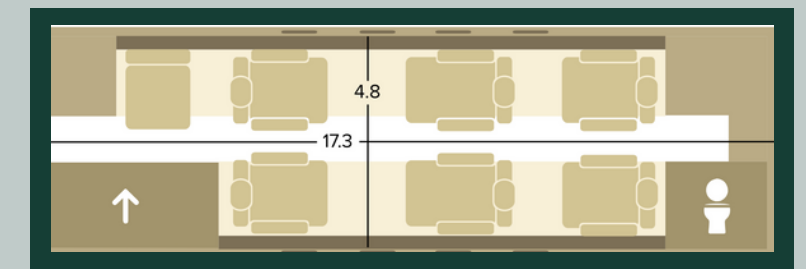

Max Cruise Speed **529 mph**
Max Range **2300 miles**
Typical Endurance **4 hours**
Max Cruise Altitude **45,000 ft**

CABIN DIMENSIONS

Length **17.4 ft**
Width **4.83 ft**
Height **4.75 ft**

BAGGAGE CAPACITY

Weight **1,040 lbs.**
Volume **77 cu ft.**

CABIN AMENITIES

Complimentary Wifi
Club + half club Seating
Aft Lavatory
Luxury Details

9 seats
Club + half club seating.

floor plan

SOULBIRD