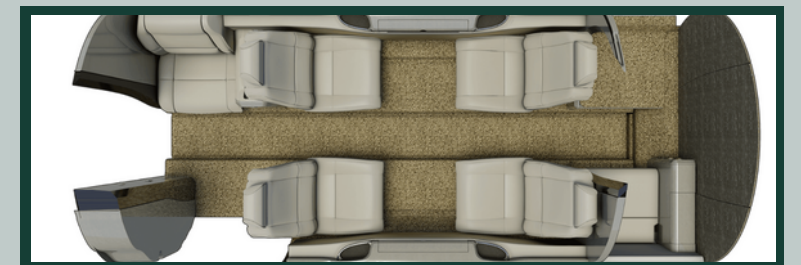

Max Cruise Speed **465 mph**
Max Range **1783 miles**
Typical Endurance **3 hours**
Max Cruise Altitude **41,000 ft**

CABIN DIMENSIONS

Length **11 ft**
Width **4.83 ft**
Height **4.75 ft**

BAGGAGE CAPACITY

Volume **57 cu ft.**

CABIN AMENITIES

Club Seating
Aft Lavatory
Luxury Details

6seats
Club seating.

floor plan

SOULBIRD