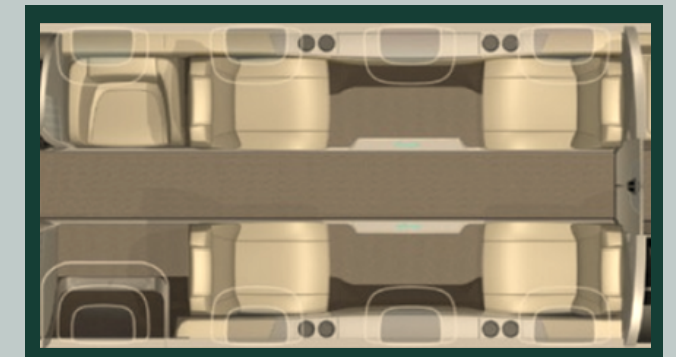

Max Cruise Speed **485 mph**
 Max Range **1653 miles**
 Typical Endurance **3.5 hours**
 Max Cruise Altitude **43,000 ft**

CABIN DIMENSIONS

Length **17.80 ft**
 Width **5.0 ft**
 Height **4.83 ft**

BAGGAGE CAPACITY

Weight **550 lbs.**
 Volume **66 cu ft.**

CABIN AMENITIES

Aft Laboratory
 Over the Wing Engine Mount
 Quiet Interior

5 seats
 club seating, jump seat

floor plan

SOULBIRD