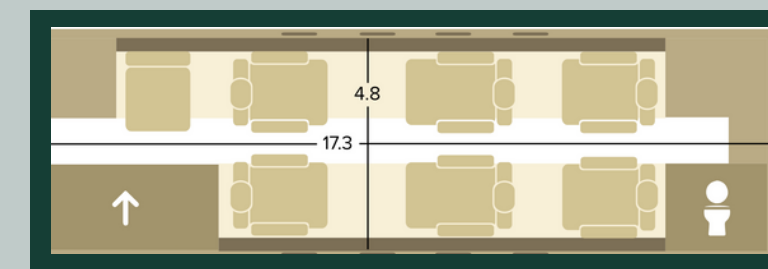

Max Cruise Speed **529 mph**
Max Range **2300 miles**
Typical Endurance **4 hours**
Max Cruise Altitude **45,000 ft**

CABIN DIMENSIONS

Length **17.4 ft**
Width **4.83 ft**
Height **4.75 ft**

BAGGAGE CAPACITY

Weight **1,040 lbs.**
Volume **77 cu ft.**

CABIN AMENITIES

Complimentary Wifi
Double Club Seating
Aft Lavatory
Luxury Details

9 seats
Club + half club seating.

floor plan

SOULBIRD