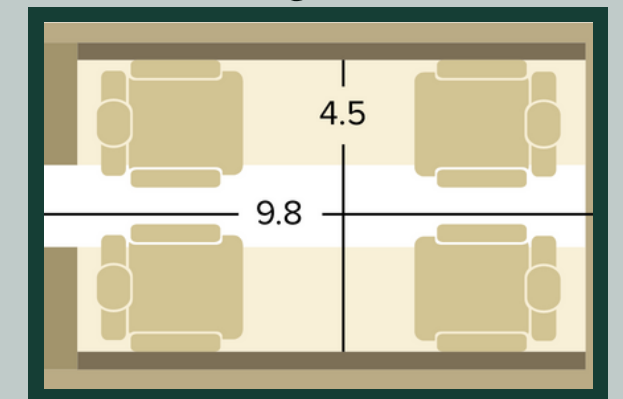

PERFORMANCE

Max Cruise Speed **391 mph**
Max Range **1342 miles**
Typical Endurance **3 hours**
Max Cruise Altitude **41,000 ft**

CABIN DIMENSIONS

Length **9.9 ft**
Width **4.7 ft**
Height **4.6 ft**

BAGGAGE CAPACITY

Weight **620 lbs.**
Volume **57 cu ft.**

CABIN AMENITIES

Spacious Cabin
Club Seating

5 seats

club seating, jump seat

floor plan

SOULBIRD