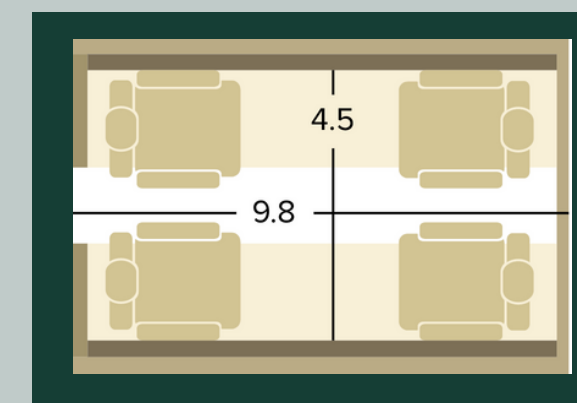

PERFORMANCE

Max Cruise Speed **391 mph**
Max Range **1342 miles**
Typical Endurance **3 hours**
Max Cruise Altitude **41,000 ft**

CABIN DIMENSIONS

Length **9.9 ft**
Width **4.7 ft**
Height **4.6 ft**

BAGGAGE CAPACITY

Weight **620 lbs.**
Volume **63 cu ft.**

CABIN AMENITIES

Spacious Cabin
Club Seating

5 seats

club seating, jump seat

floor plan

SOULBIRD